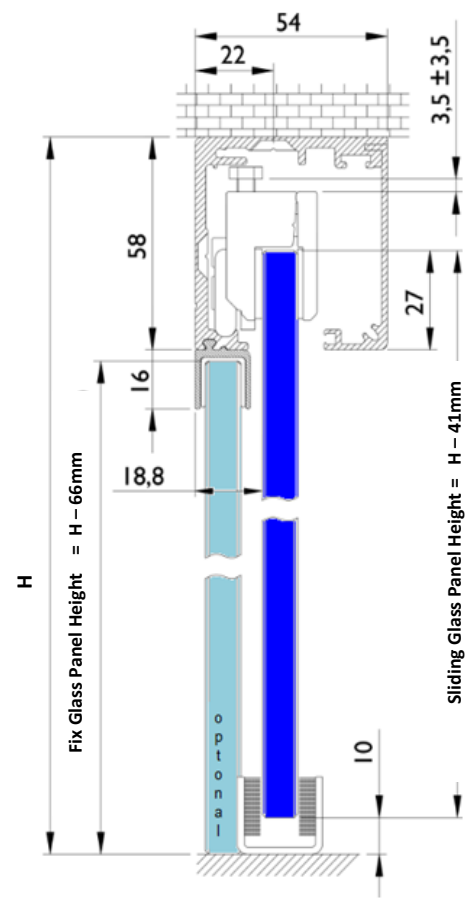

Wall Mounted:

Fix Glas Panel is an Option

Ceiling Mounted:

Fix Glas Panel is an Option

Sliding Glass Panel Width:

A plus 60mm

Sliding Glass Panel Height:

Wall Mounted = B plus 17mm
Ceiling Mounted = H minus 41mm

Track Length :

(Glass Panel Width multiplied by 2) – 10mm

Clearance Width:

A minus 120mm

Track 2.000mm in length:

Max. door opening 1.005mm

Track 2.400mm in length :

Max. door opening 1.205mm

Glass Panel weight:

Max. 80kg

Glass	X
8mm	7mm
10mm	6mm

Please note: This is a recommendation, you have the possibility to change some of this recommendation, if needed and possible.
Min. width of sliding glass panel is 750mm in combination with the Soft Close Kit.
Min. track length is 960mm.