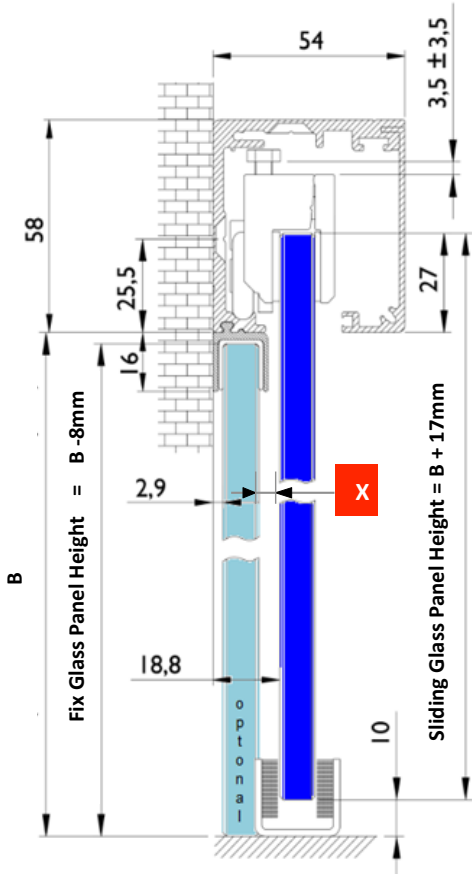

Wall Mounted:

Fix Glas Panel is an Option

Ceiling Mounted:

Fix Glas Panel is an Option

Sliding Glass Panel Width:

A plus 60mm

Sliding Glass Panel Height:

Wall Mounted = B plus 17mm
Ceiling Mounted = H minus 41mm

Track Length :

(Glass Panel Width multiplied by 2) – 10mm

Clearance Width:

A minus 120mm

Track 2.000mm in length:

Max. door opening 1.005mm

Track 2.400mm in length :

Max. door opening 1.205mm

Glass Panel weight:

Max. 80kg

Glass	X
8mm	7mm
10mm	6mm

Please note: This is a recommendation, you have the possibility to change some of this recommendation, if needed and possible.
Min. width of sliding glass panel is 750mm in combination with the Soft Close Kit.
Min. track length is 960mm.